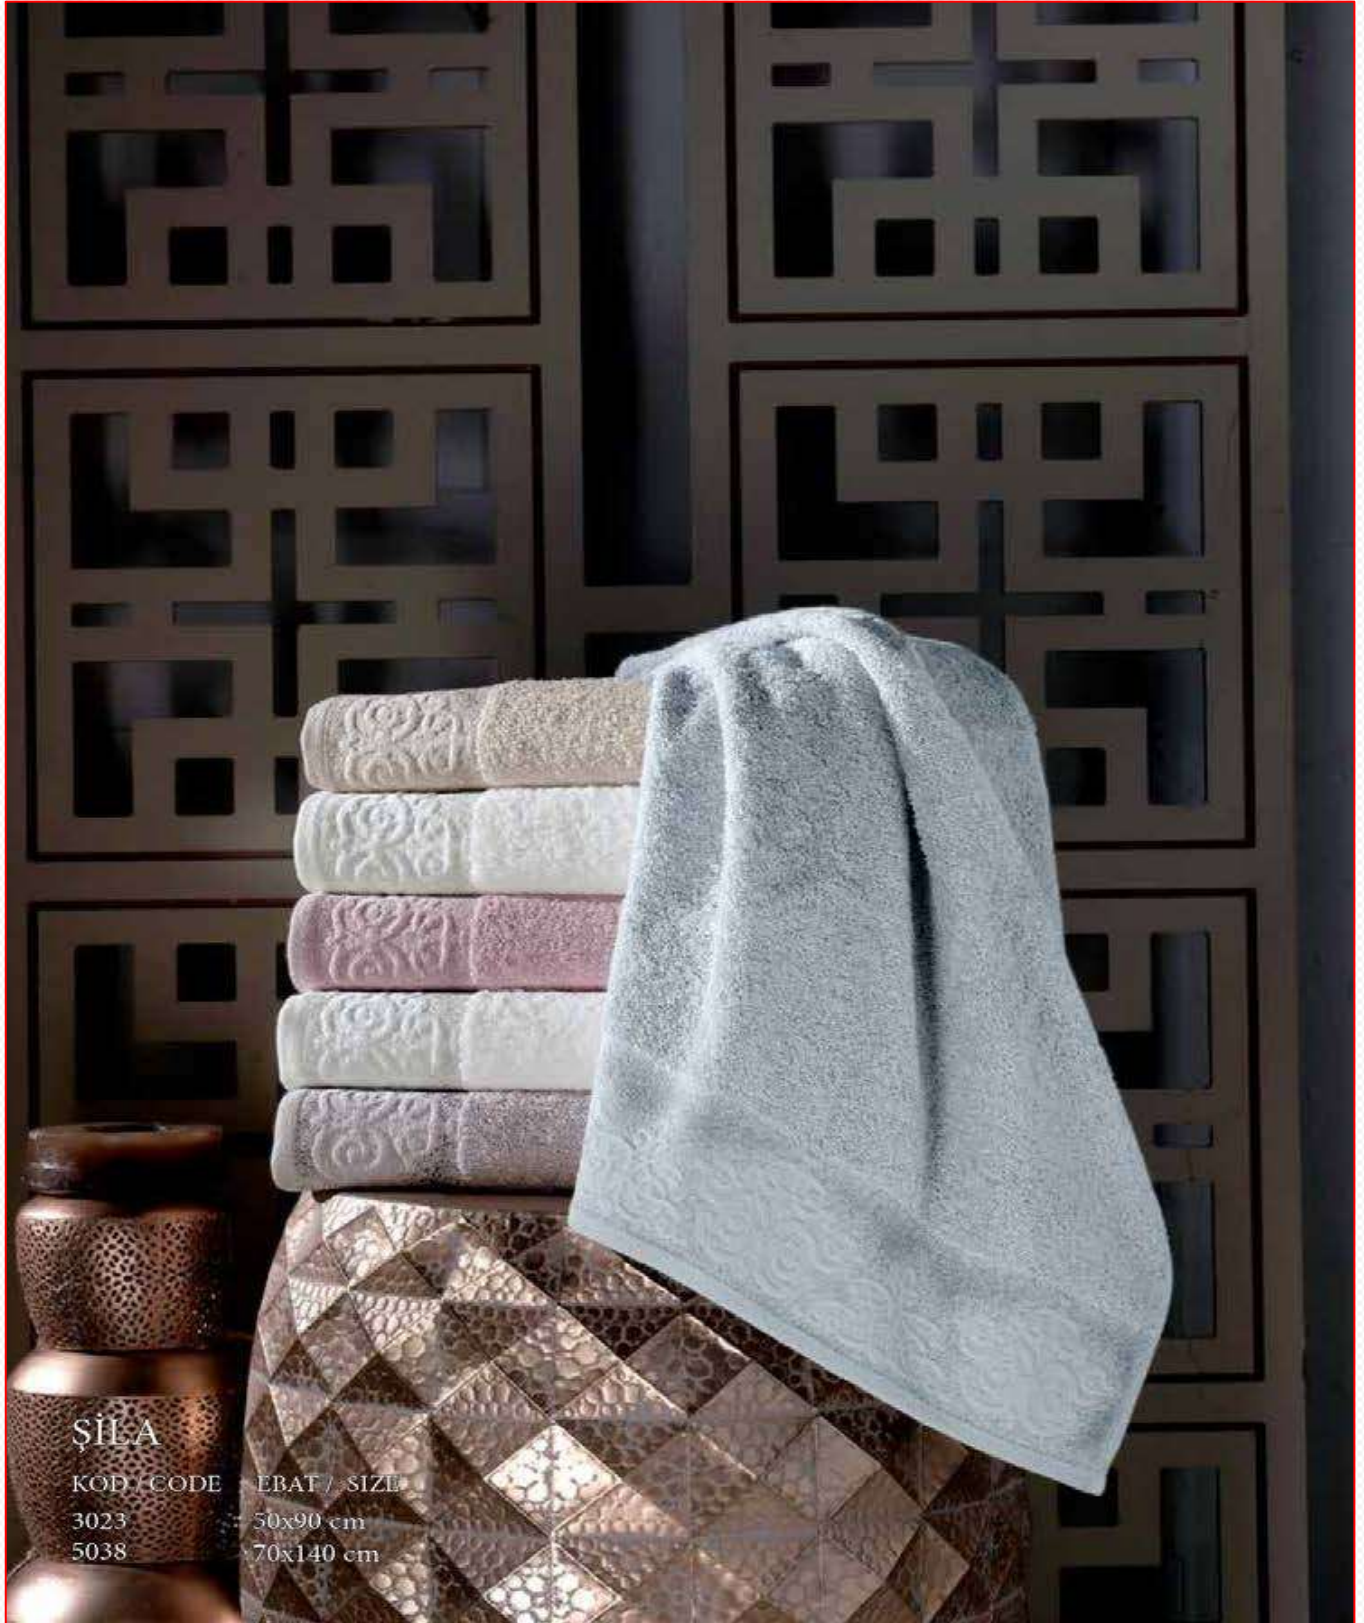

ŞİLA

KOD / CODE

3023

5038

EBAT / SIZE

50x90 cm

70x140 cm

info@biarit.com - www.biarit.com

TURKEY : Gedikpaşa Camii Sokak, Safahat No: 34/104 Beyazıt - İSTANBUL
ROMANIA : Loc Isaccoa, Oras Isaccoa, Strada Crinului, Nr 2 Bloc 85
Scara D Etaj 4 Ap. 19 Judetul - TULCEA

[facebook.com/biaritcom](https://www.facebook.com/biaritcom)

[instagram.com/biaritcom](https://www.instagram.com/biaritcom)