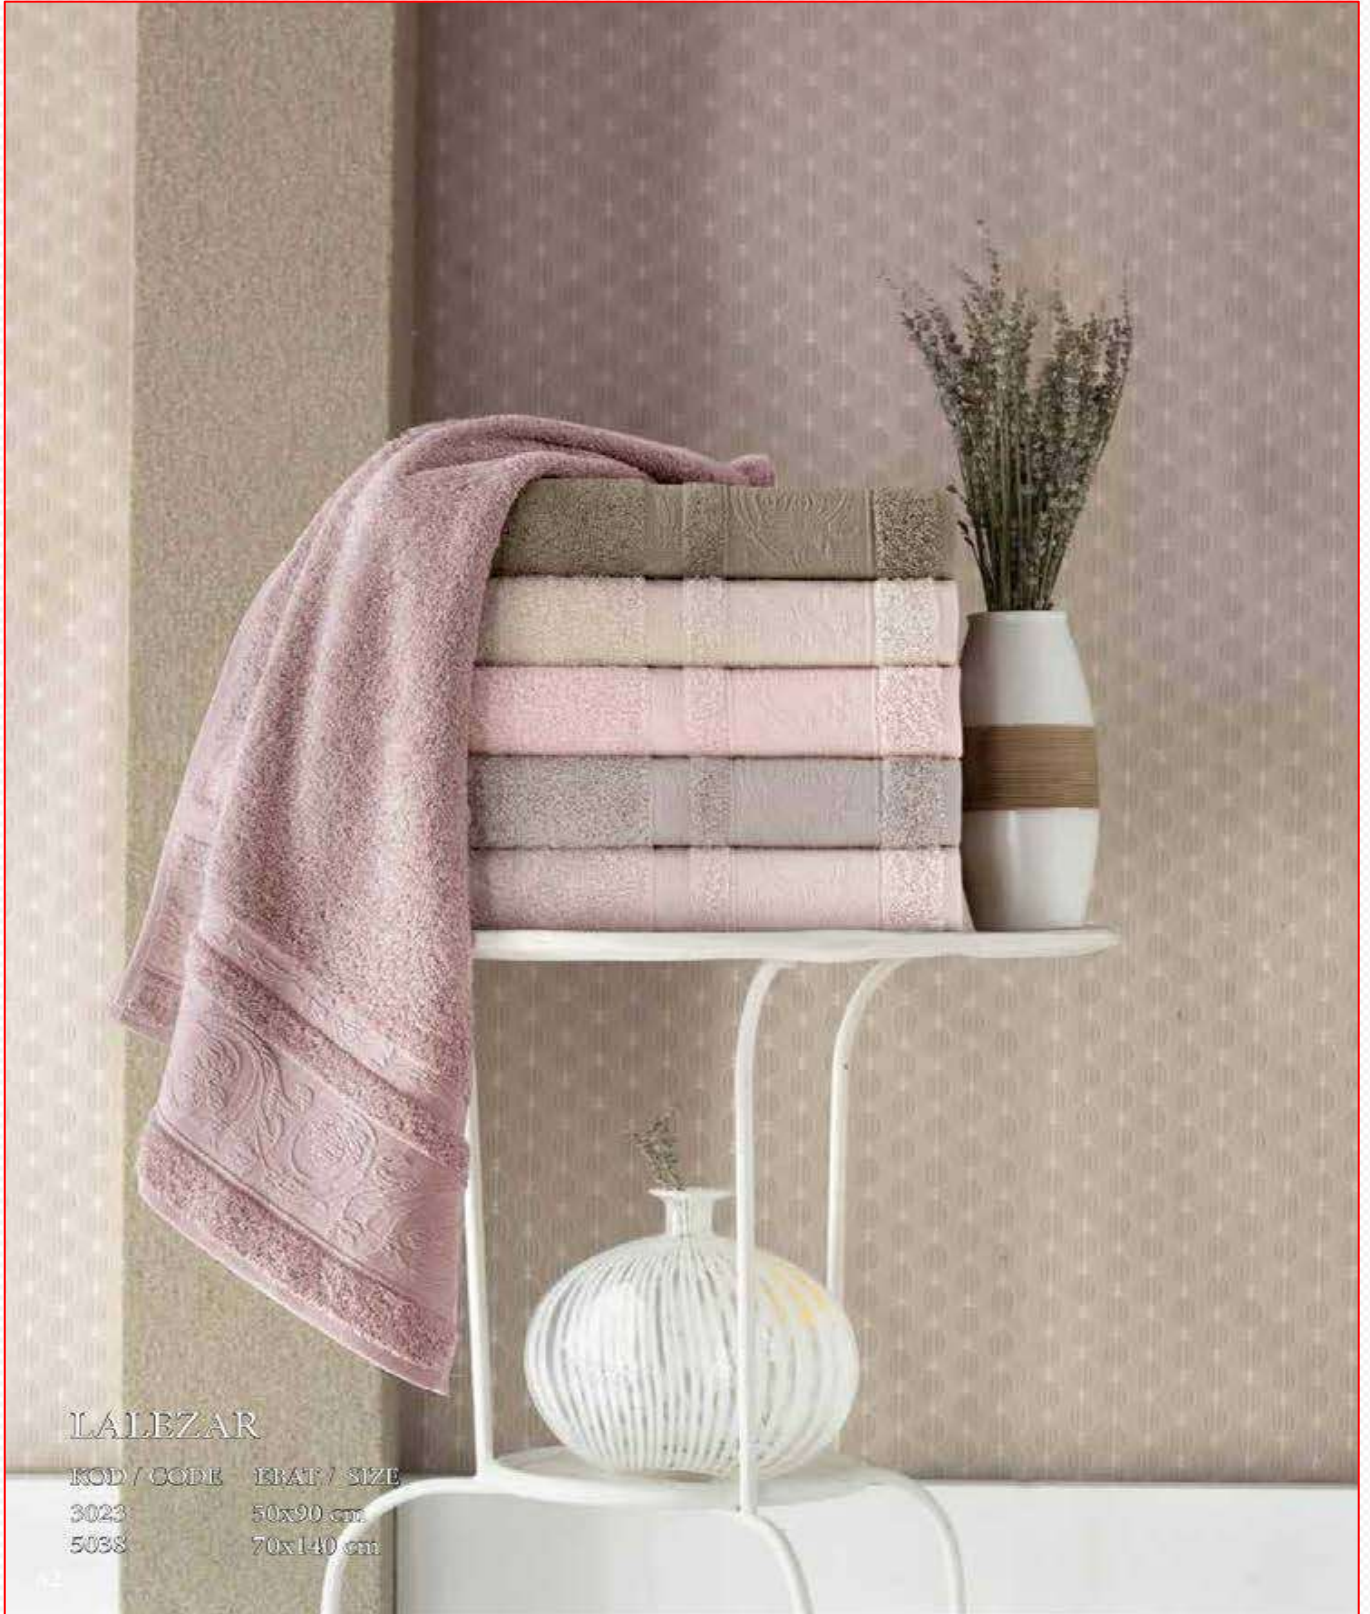

LALEZAR

KOD / CODE	BIARIT / SIZE
3023	50x90 cm
5038	70x140 cm

info@biarit.com - www.biarit.com

TURKEY : Gedikpaşa Camii Sokak, Safahat No: 34/104 Beyazıt - İSTANBUL
ROMANIA : Loc Isaccoa, Oras Isaccoa, Strada Crinului, Nr 2 Bloc 85
Scara D Etaj 4 Ap. 19 Judetul - TULCEA

[facebook.com/biaritcom](https://www.facebook.com/biaritcom)

[instagram.com/biaritcom](https://www.instagram.com/biaritcom)