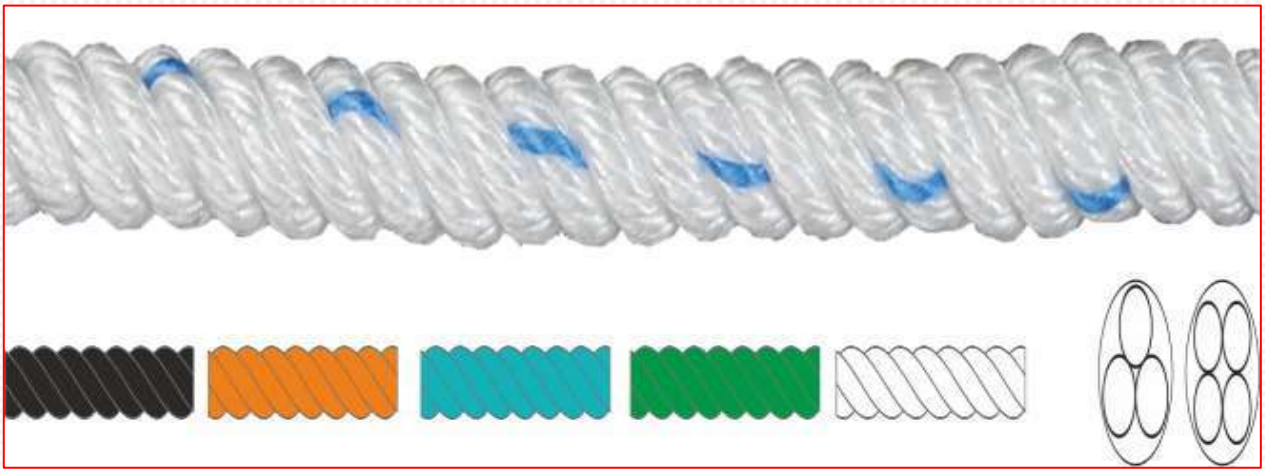

info@biarit.com - www.biarit.com

TURKEY : Gedikpaşa Camii Sokak, Safahat No: 34/104 Beyazıt - İSTANBUL
ROMANIA : Loc Isaccea, Oras Isaccea, Strada Crinului, Nr 2 Bloc 85
Scara D Etaj 4 Ap. 19 Judetul - TULCEA

facebook.com/biaritcom

instagram.com/biaritcom